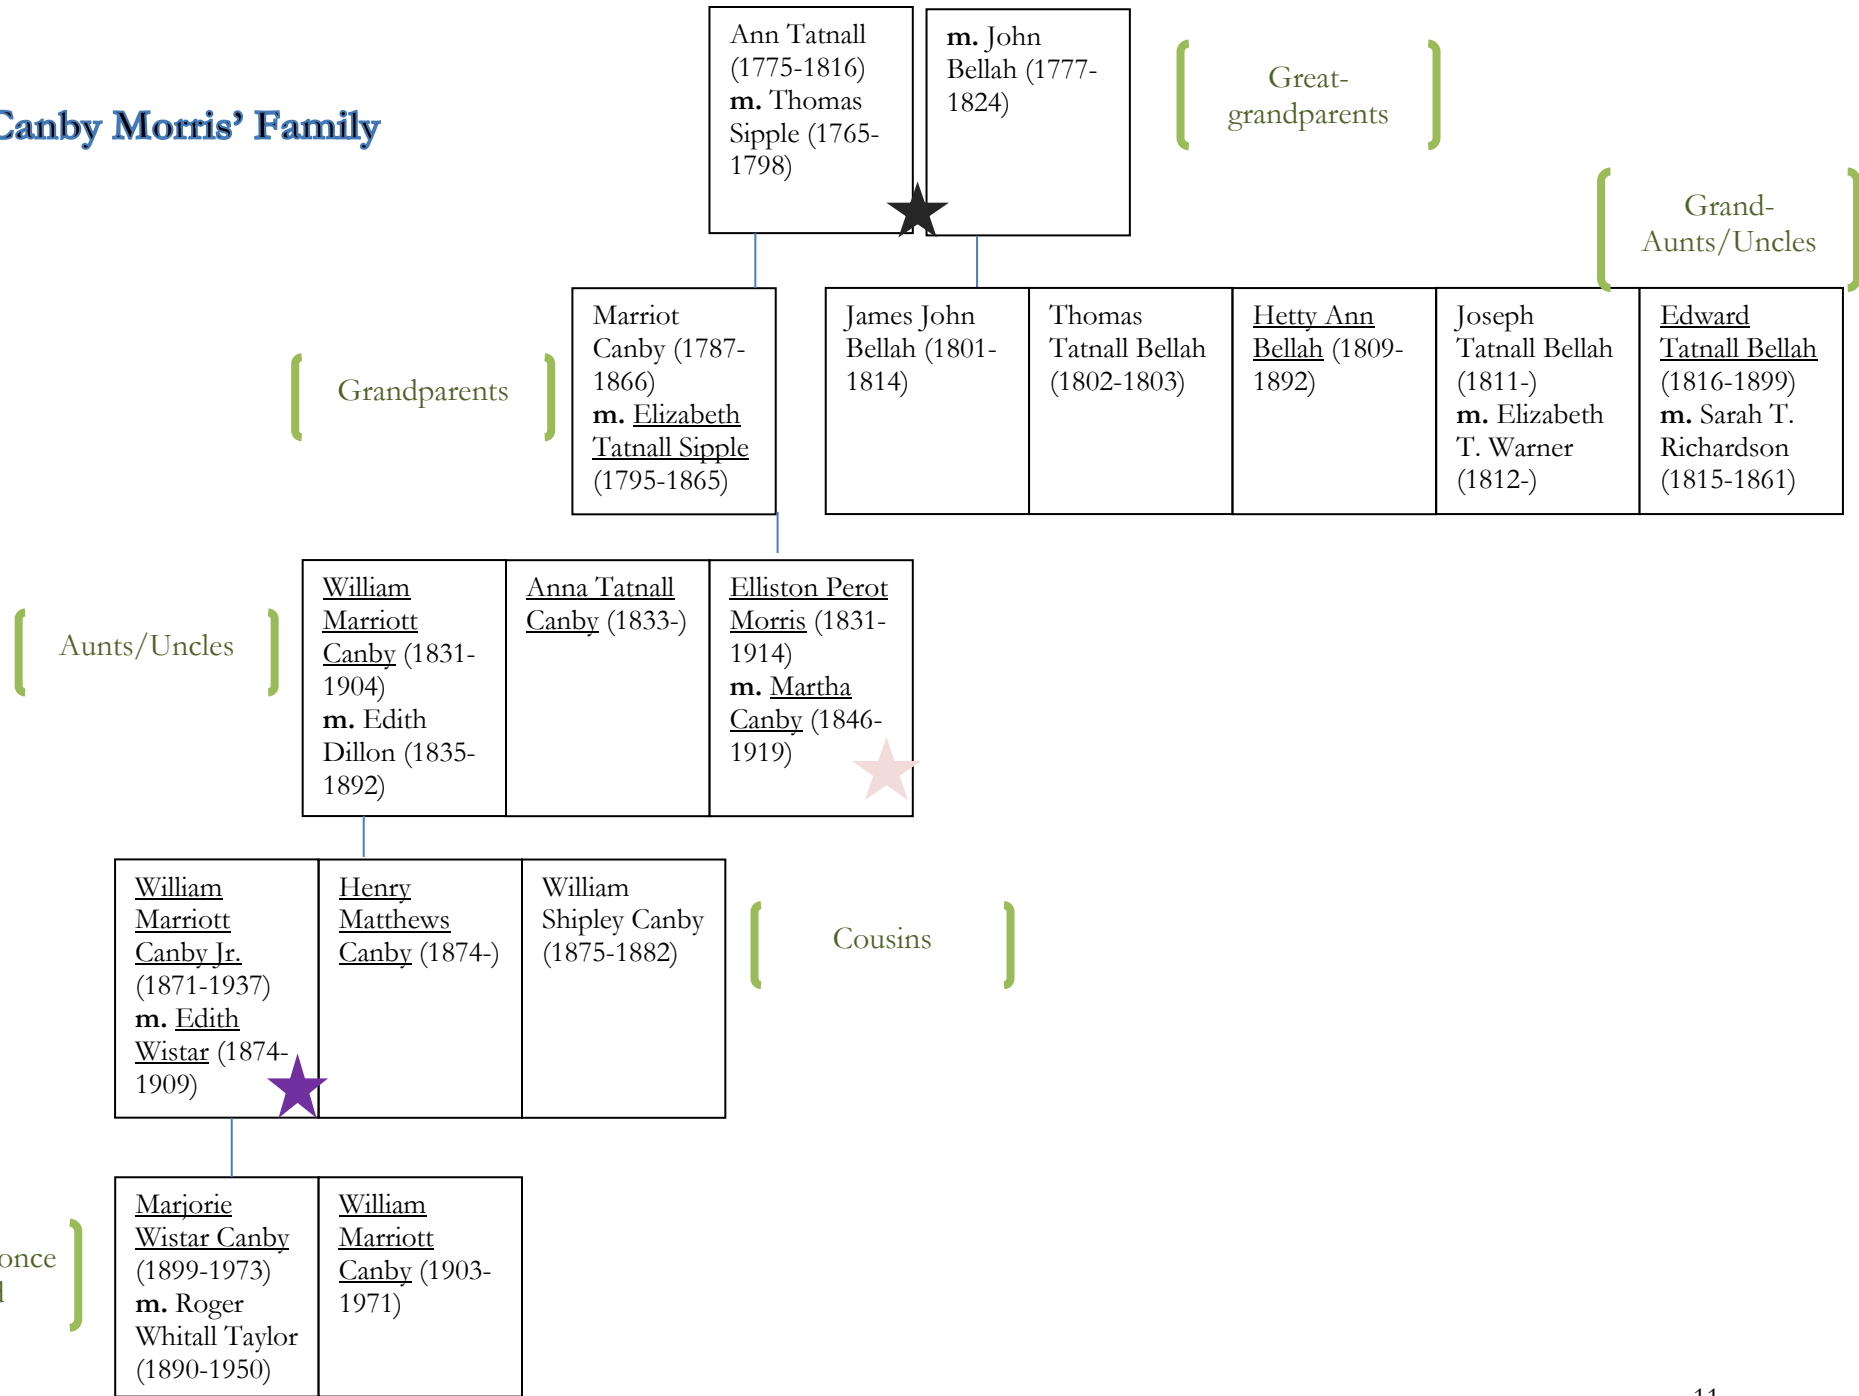

Martha Canby Morris' Family