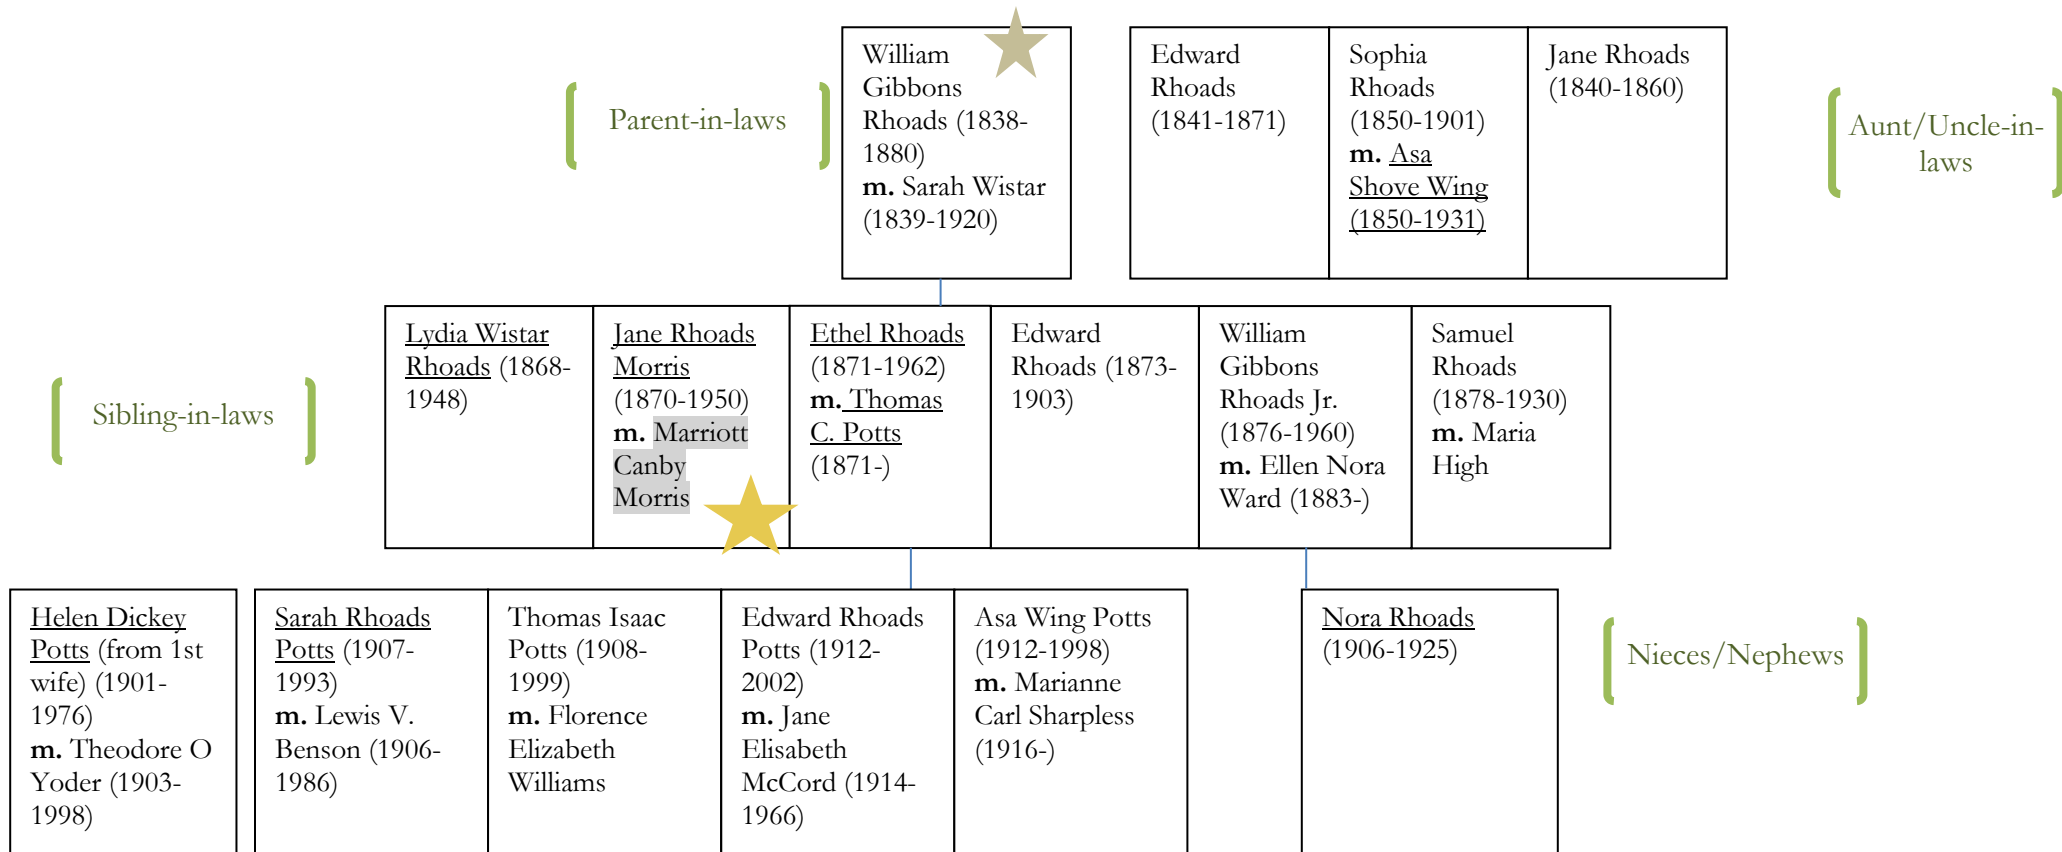

Jane Rhoads Morris' Father's Family