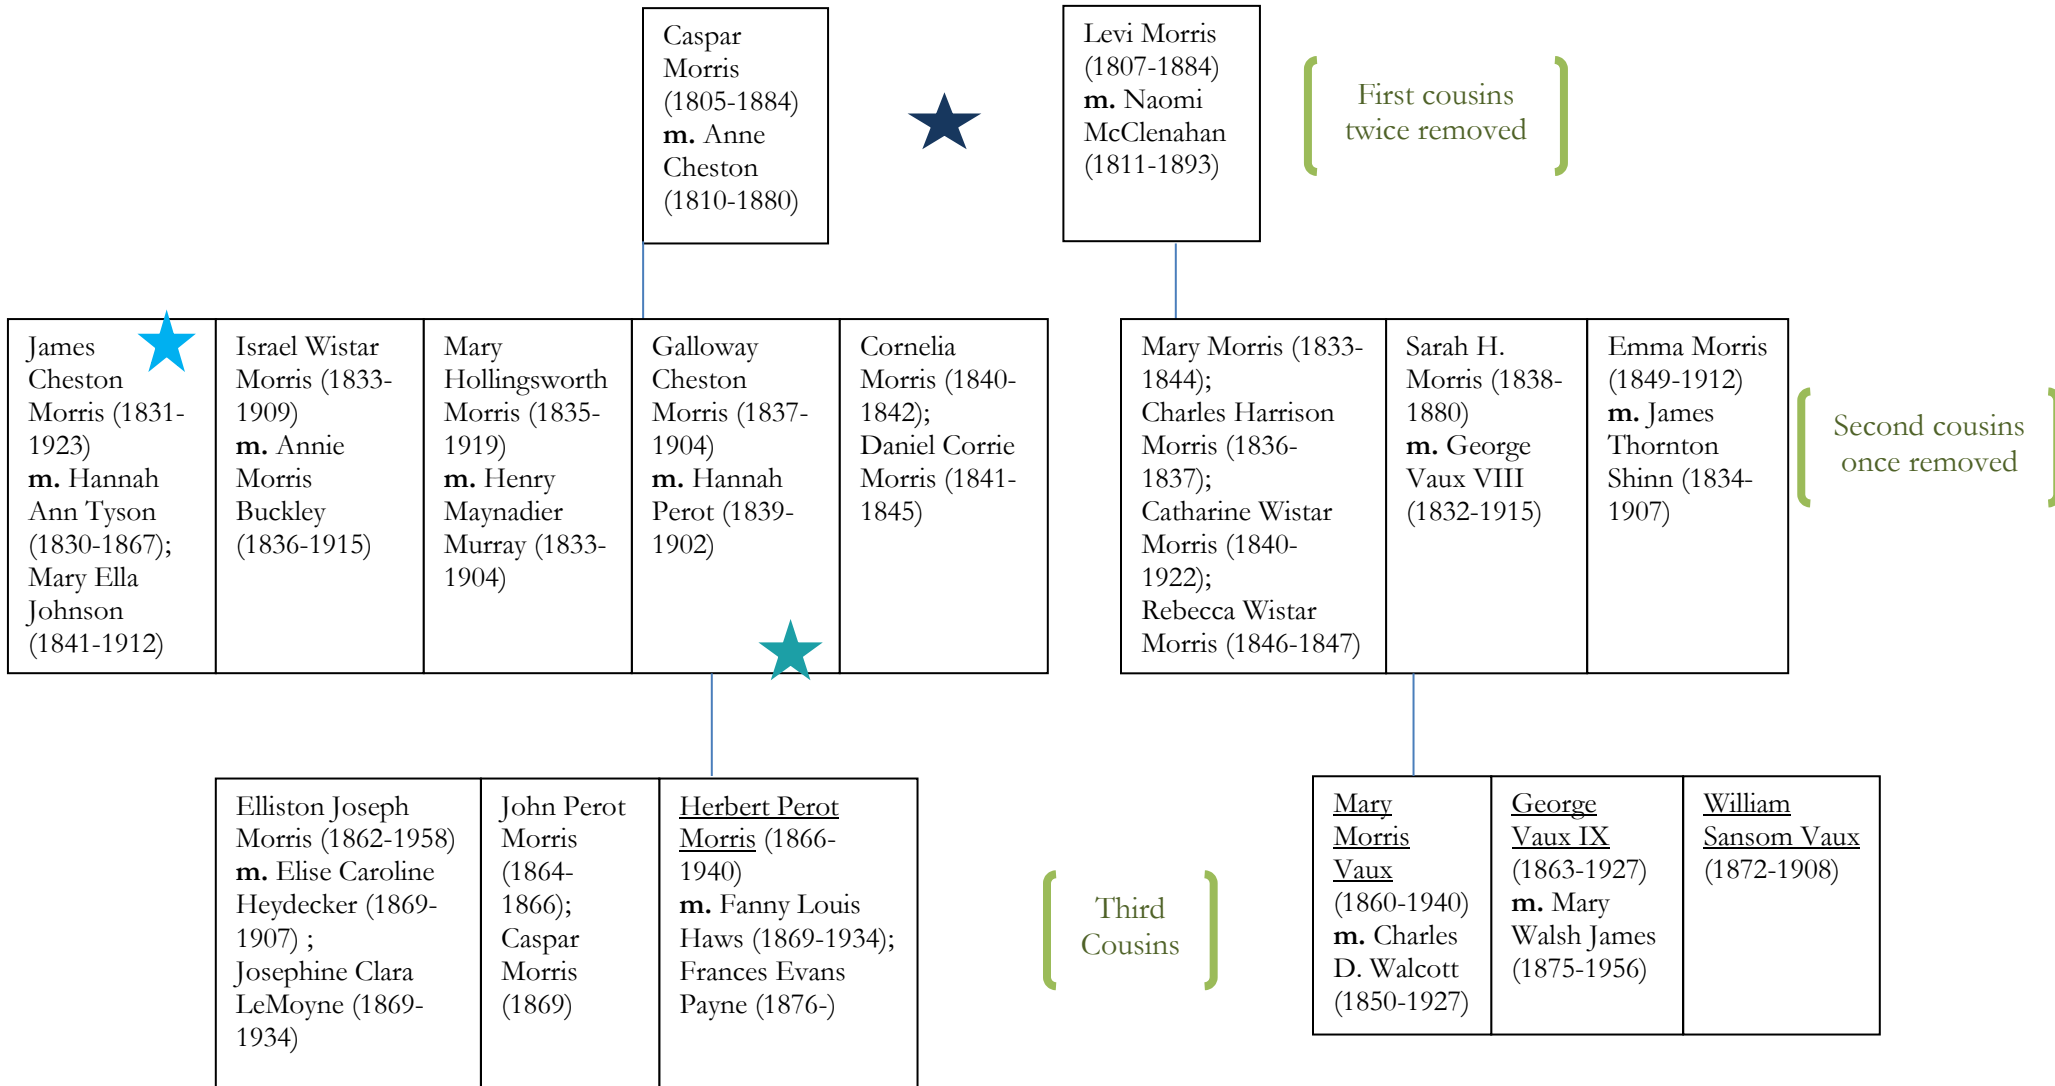

Elliston Perot Morris' Extended Family