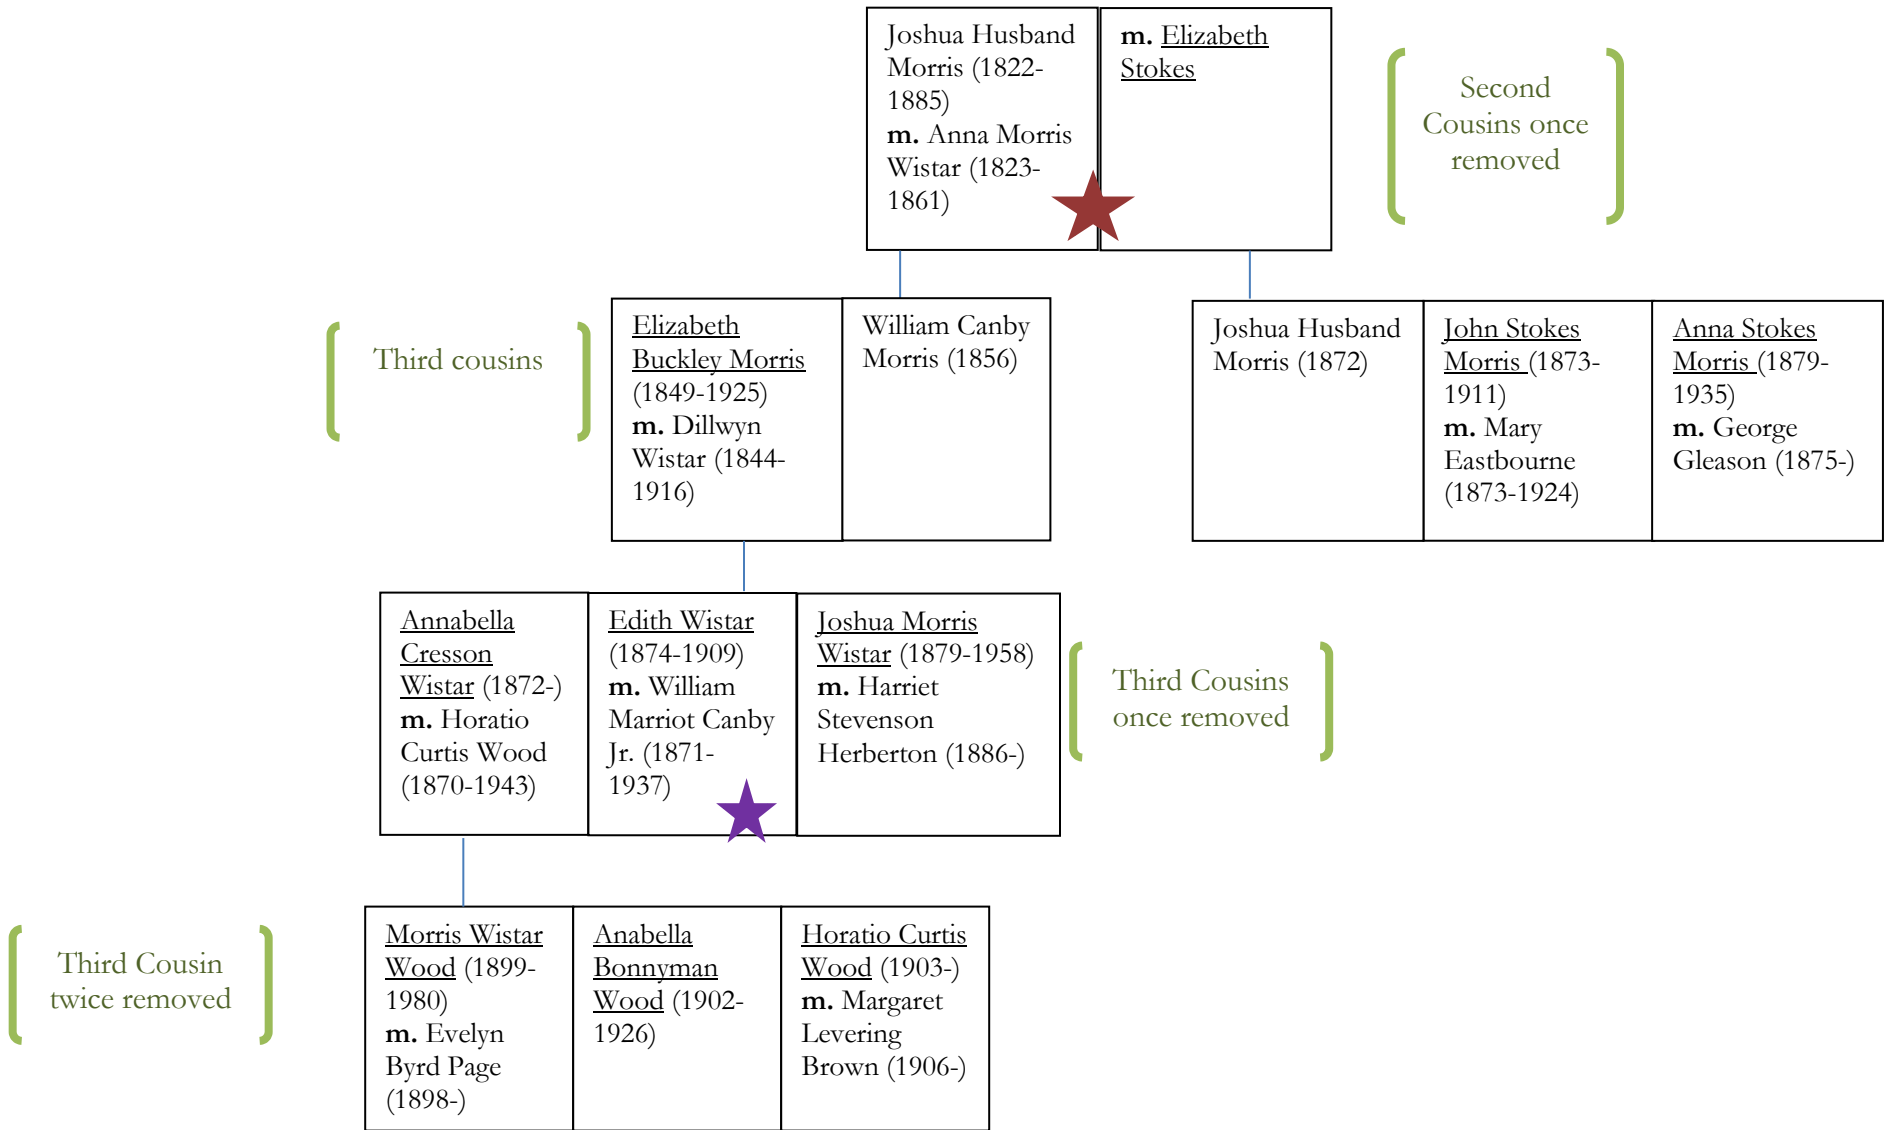

Elliston Perot Morris' Extended Family