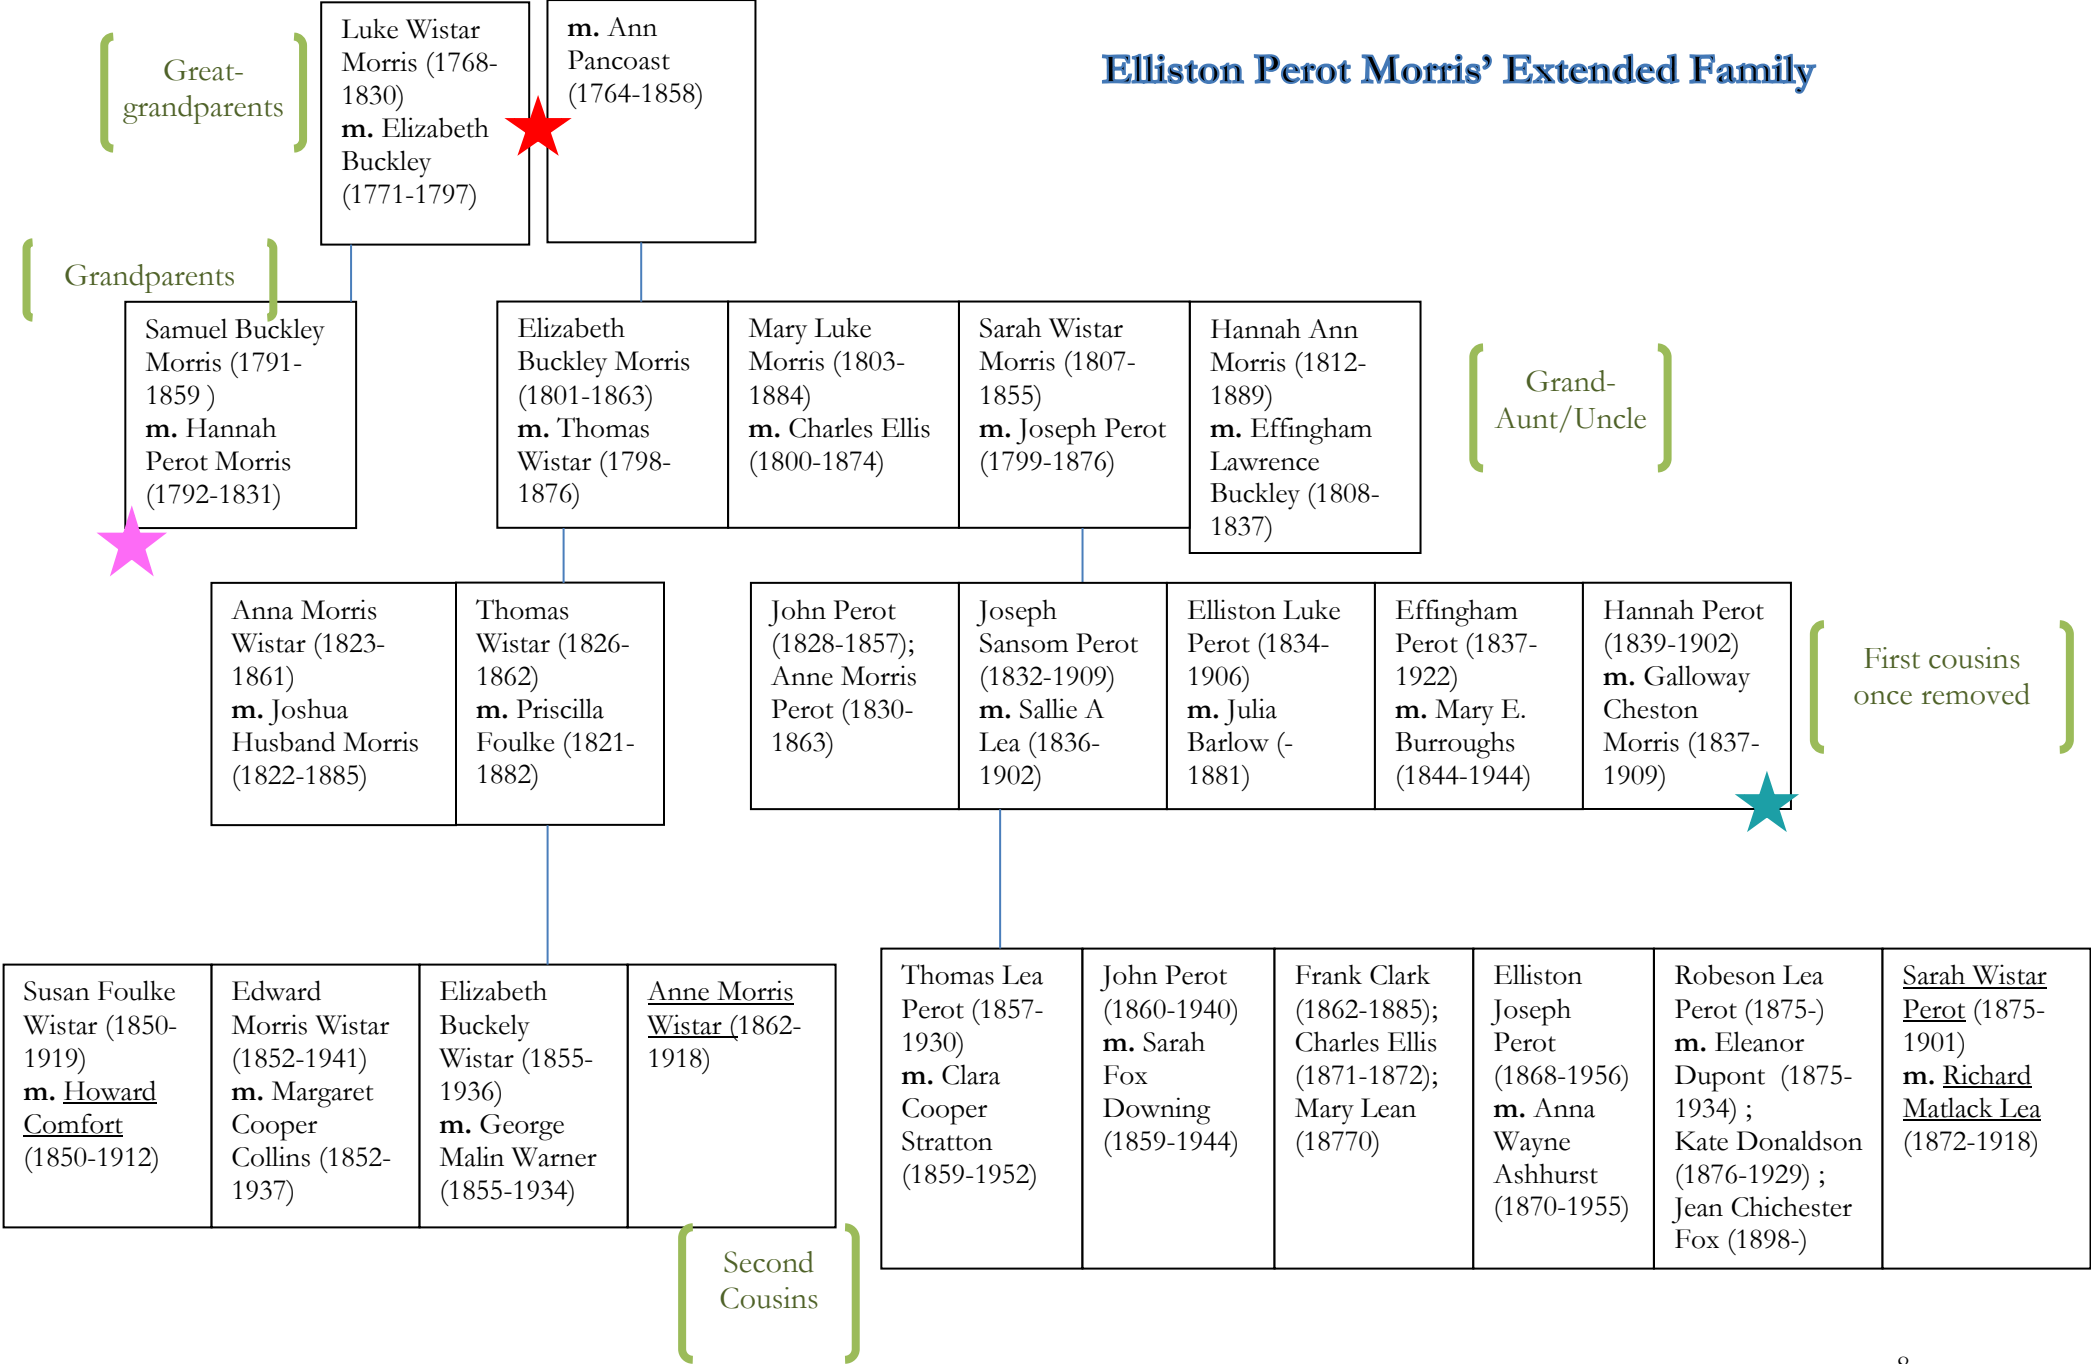

Elliston Perot Morris' Extended Family